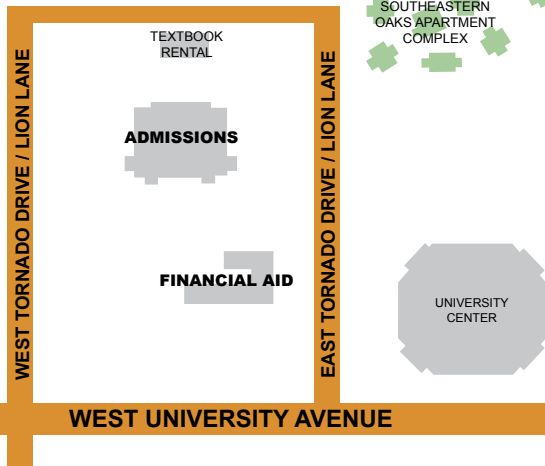

NORTH CAMPUS

Welcome To SOUTHEASTERN LOUISIANA UNIVERSITY

Campus Map

Campus Contacts

★ **Campus Tour Check-In**
Student Union 1301
985.549.2622

University Housing
Pride Hall
985.549.2118

Housing Tours available after campus tour.
No registration needed.