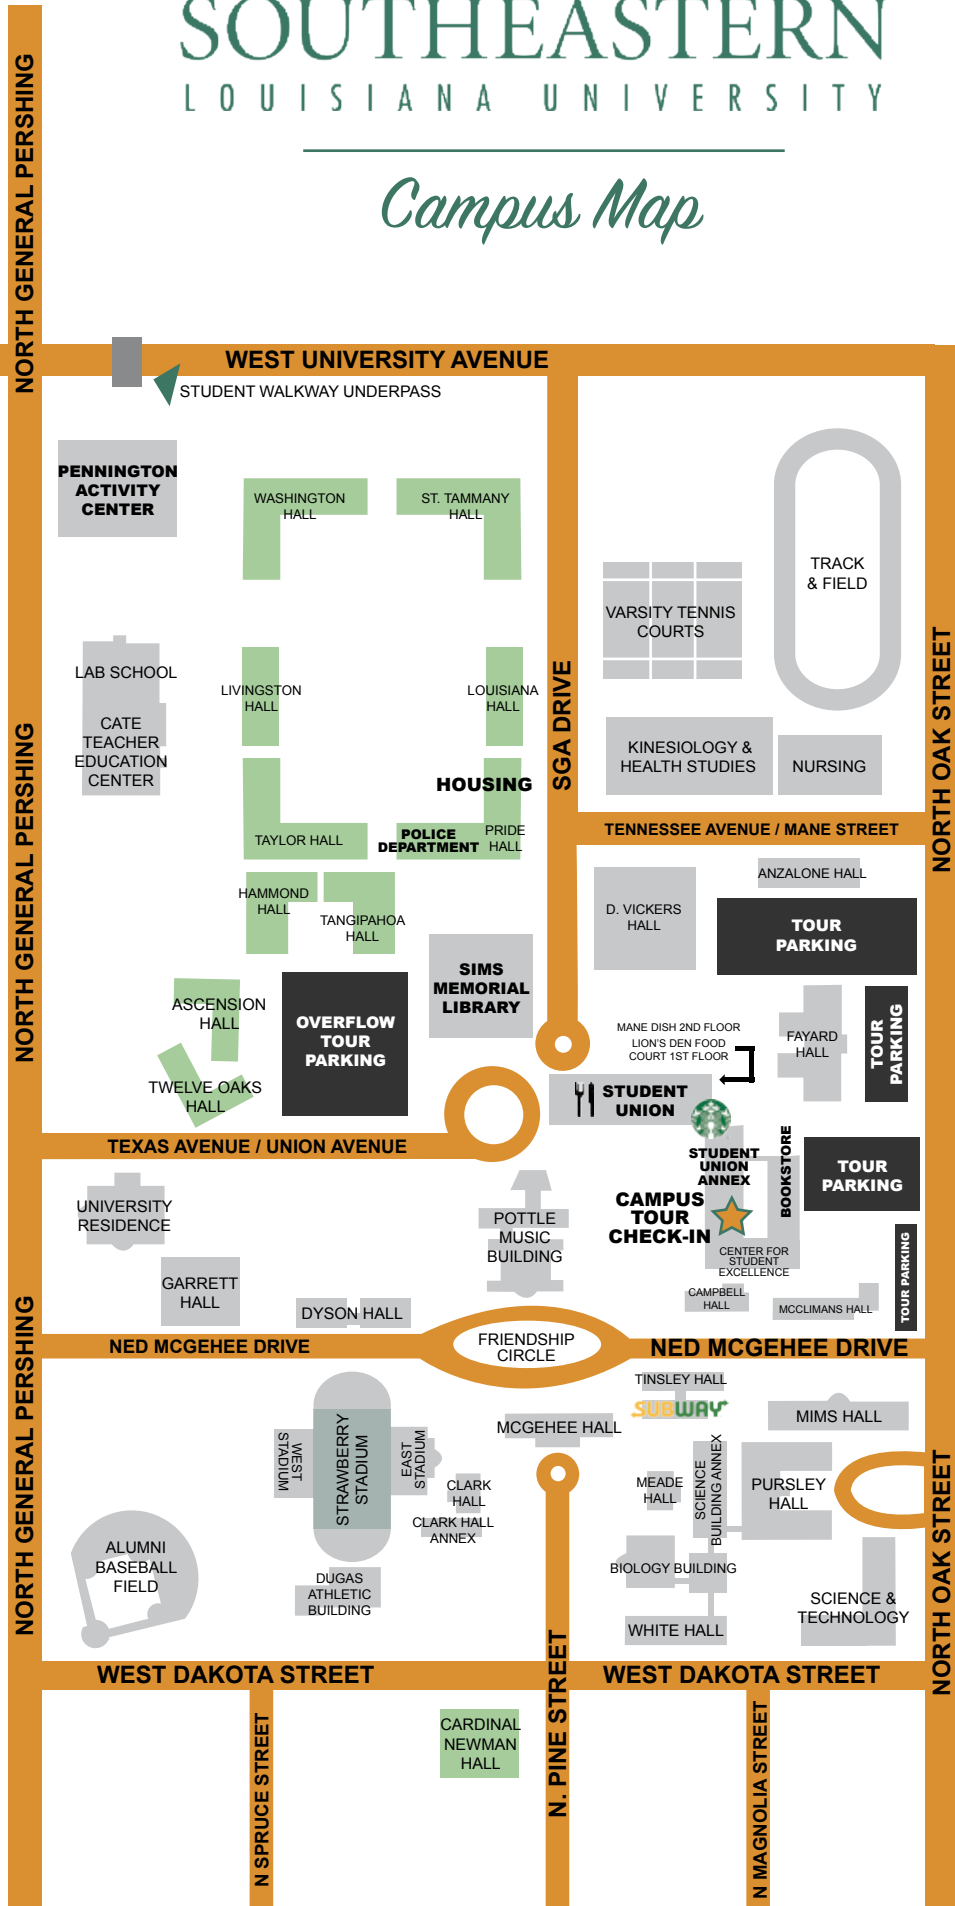

NORTH CAMPUS

Welcome To SOUTHEASTERN LOUISIANA UNIVERSITY

Campus Map

Campus Contacts

★ **Campus Tour Check-In**
Student Union 1301
985.549.2622

University Housing
Pride Hall
985.549.2118

Housing Tours available after campus tour.
No registration needed.